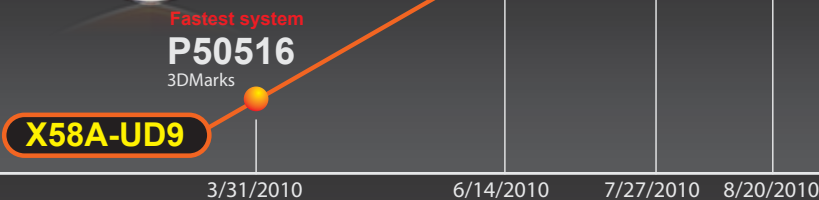

GIGABYTE GA-X58A-UD9 takes 3DMark Vantage Fastest System crown with P67148 Marks (8/20/2010)

Maintaining Performance Leadership

Fastest Dream Machine Configuration

Suggested Components List

CPU	Intel Core i7 980X	HDD	OCZ vertex 2 *6, Crucial RealSSD C300 256GB*6
MB	GIGABYTE X58A-UD9	Power Supply	Antec 1200w OC, Silverstone Strider ST1500
Graphics	NVIDIA GTX 480 4Way SLI ATI Radeon HD 5870 4WAY CrossfireX	CPU cooler	Thermaltake Frio, Coolermaster Aquagate Max, Thermalright Venomous X
Memory	GSkill F3-18400CL8T-6GBPIS (DDR3-2300C8), Corsair CMGTX2 2250MHz 2GB*3, ADATA Plus series DDR3-1866+ 2GB*3	Chassis	Lian-Li ARMORSUIT PC-P80R, Thermaltake VH6000BWS, Silverstone SST-RV01B-W (black+ window) Coolermaster HAF X (RC-942-KKN1)

Not all components may be available at all retail shops. Please confirm with your dealer prior to purchase.

Leader in Motherboard Innovation

2x
Copper PCB